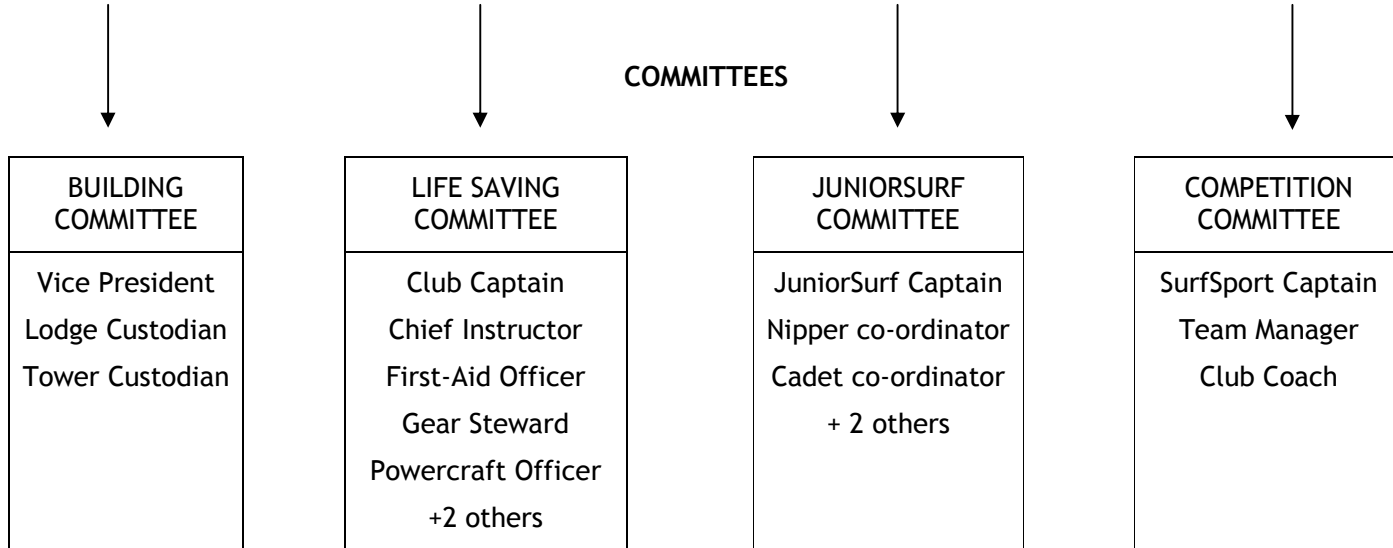

MANAGEMENT STRUCTURE Pauanui Surf Life Saving Club Inc.

GOVERNANCE

BOARD

PRESIDENT

COMMITTEES

OPERATIONS